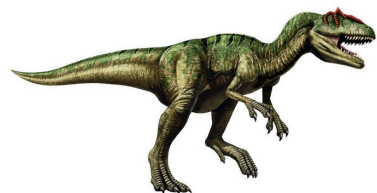

# MEET OUR DINO FRIENDS

Finn, the  
Tyrannosaurus rex

Brachiosaurus

Stegosaurus

Allosaurus

# MEET OUR DINO FRIENDS

 A cartoon illustration of a purple pterodactyl with yellow spots and a yellow beak, flying towards the right with yellow motion lines behind it.	<p>Pterodactyl</p>	 A realistic illustration of a brown pterodactyl with large, textured wings, shown in flight.
 A cartoon illustration of a blue deinocheirus with a large green fan-like crest on its back and a red beak.	<p>Deinocheirus</p>	 A realistic illustration of a grey deinocheirus with a red beak and a long, feathered tail.
 A cartoon illustration of a yellow, feathered ubirajara with a red beak and a long tail.	<p>Ubirajara jubatus</p>	 A realistic illustration of a grey, feathered ubirajara with a long tail and a red beak.
 A cartoon illustration of a red apatosaurus with a green cape and a yellow collar, shown in a walking pose.	<p>Apatosaurus</p>	 A realistic illustration of a grey apatosaurus with a long neck and a long tail.